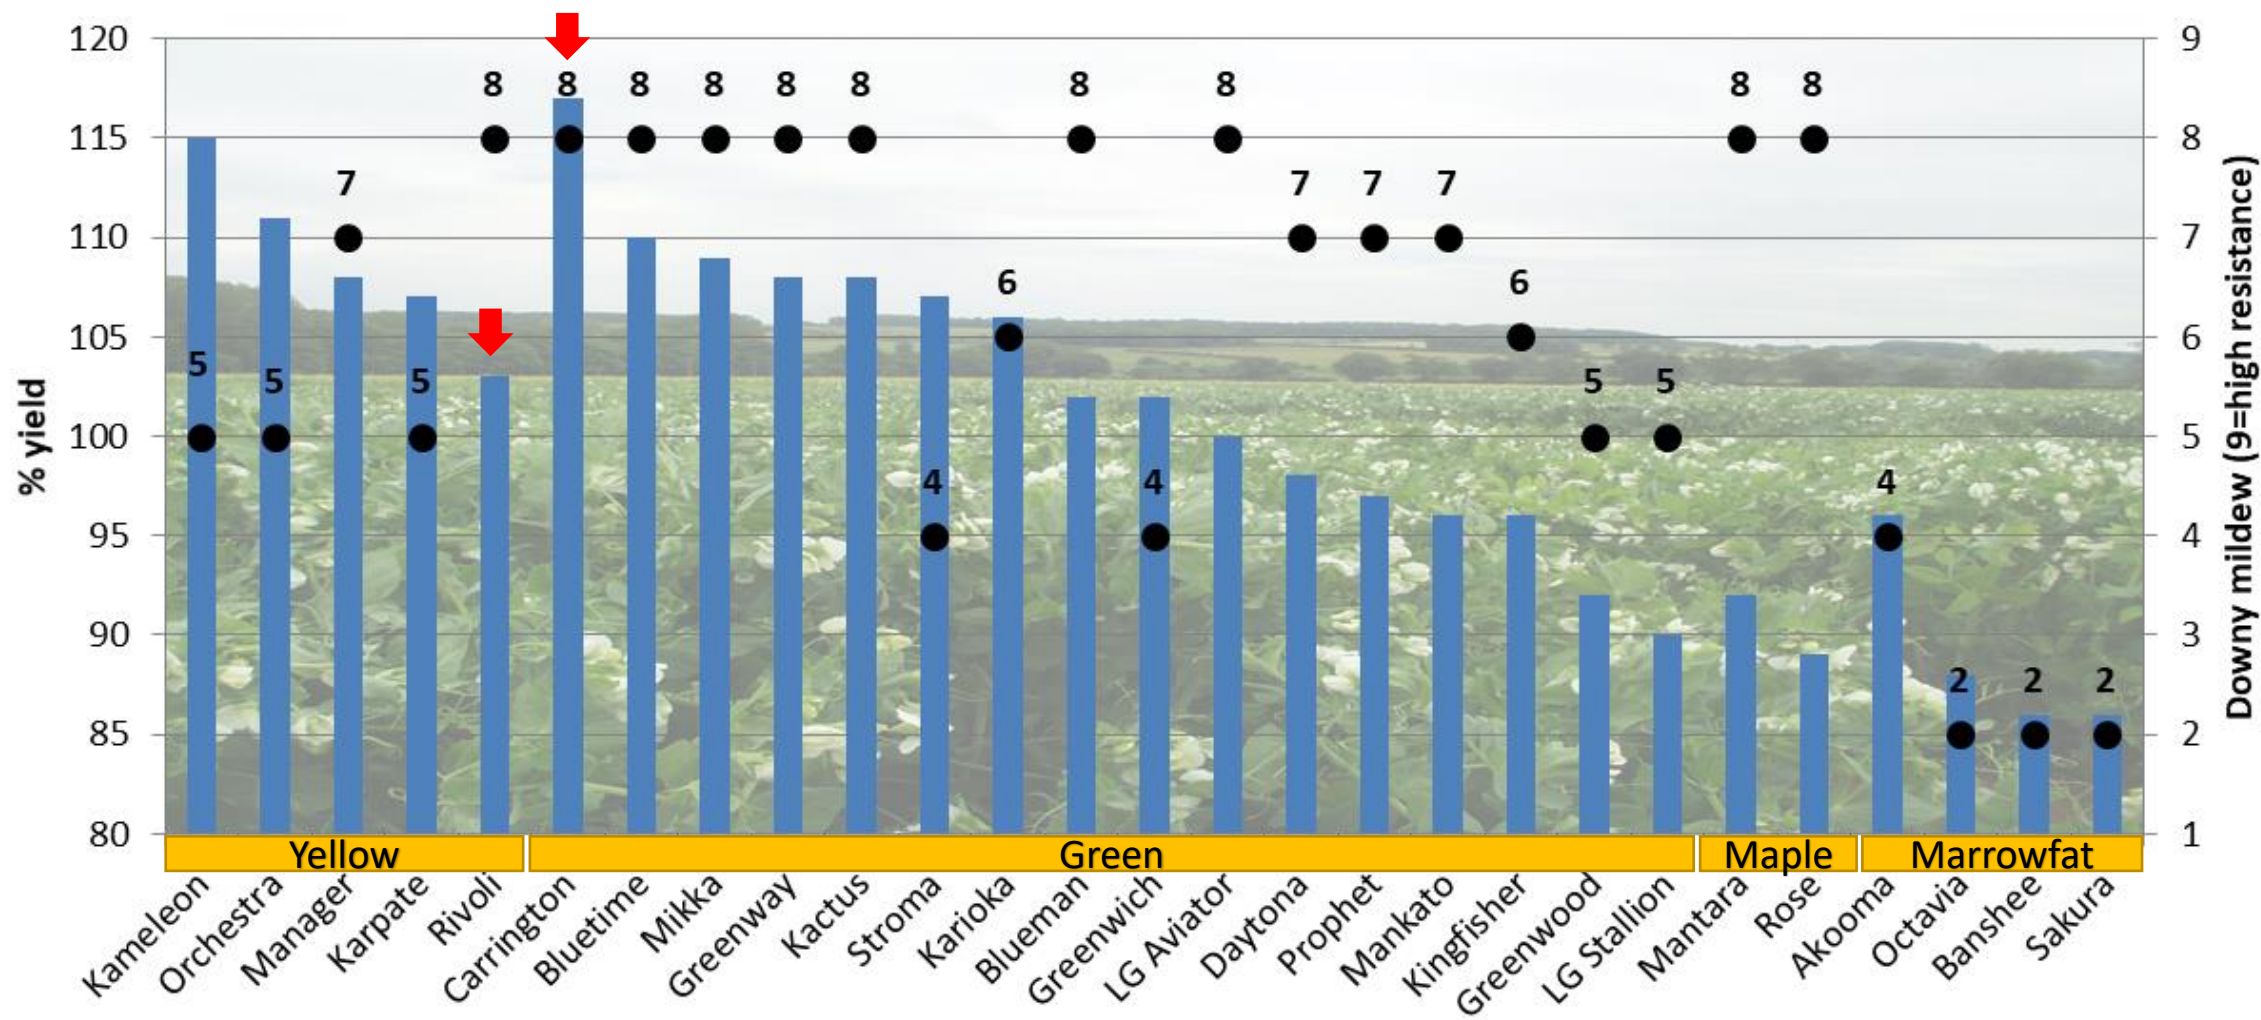

Pulse Descriptive Lists 2022 – Peas

DL Peas 2022

[LSD 13.6%]