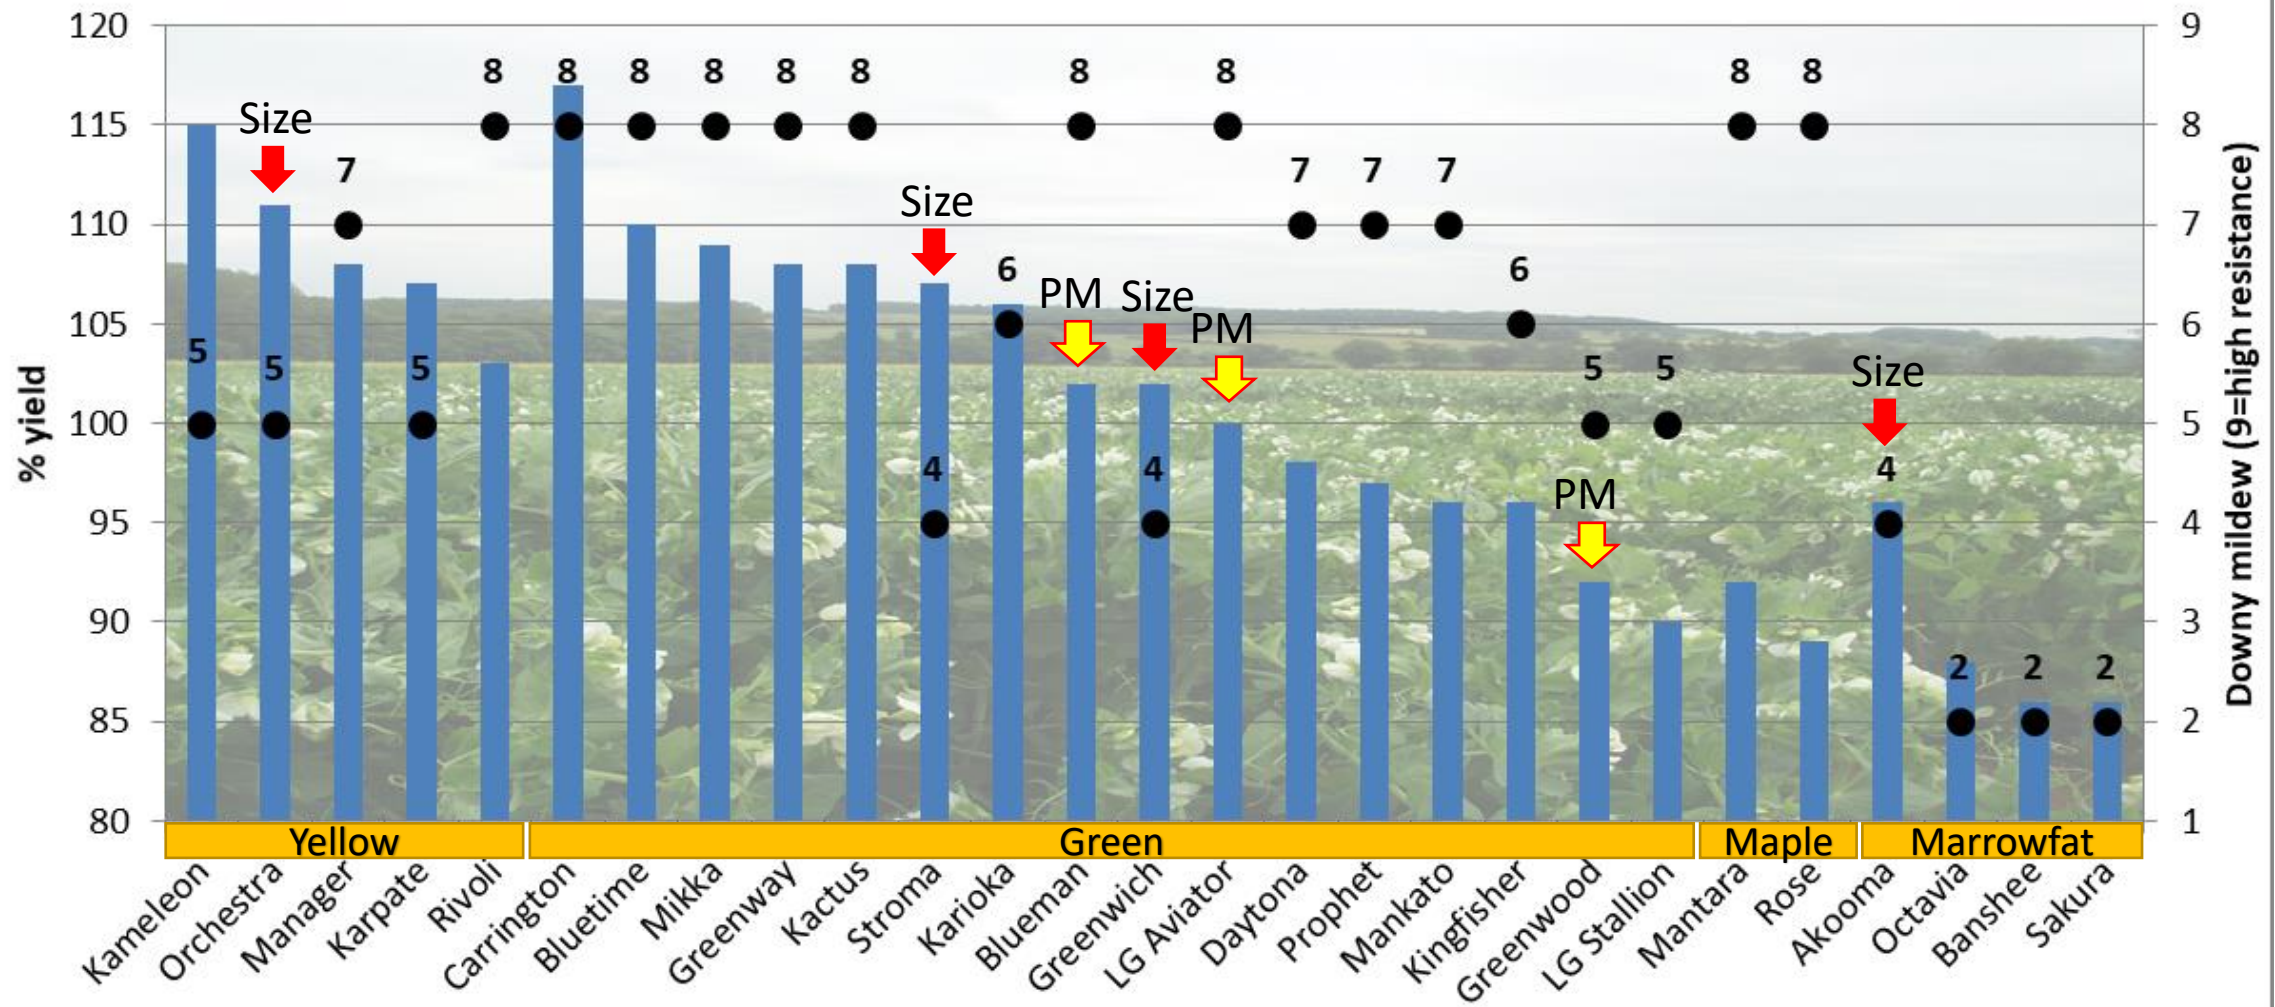

Pulse Descriptive Lists 2022 – Peas

DL Peas 2022

[LSD 13.6%]